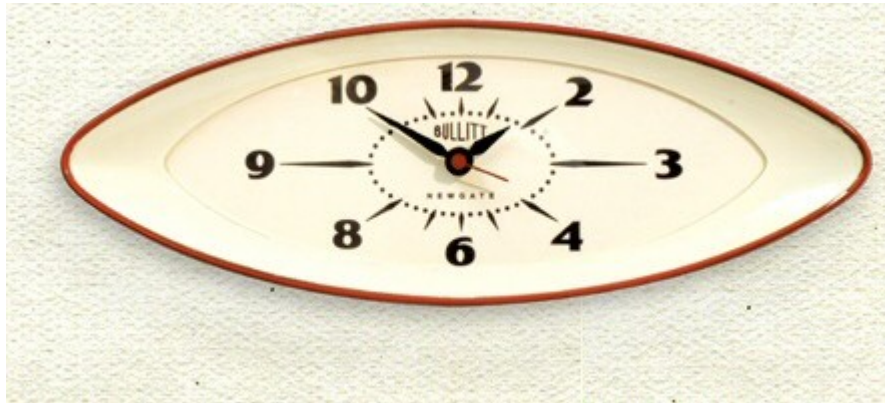

REG09K

BBUB38K

MMETRO28R

VEXCRM – antique resin cream – 50cm diameter

BBUL60R

back image

side image